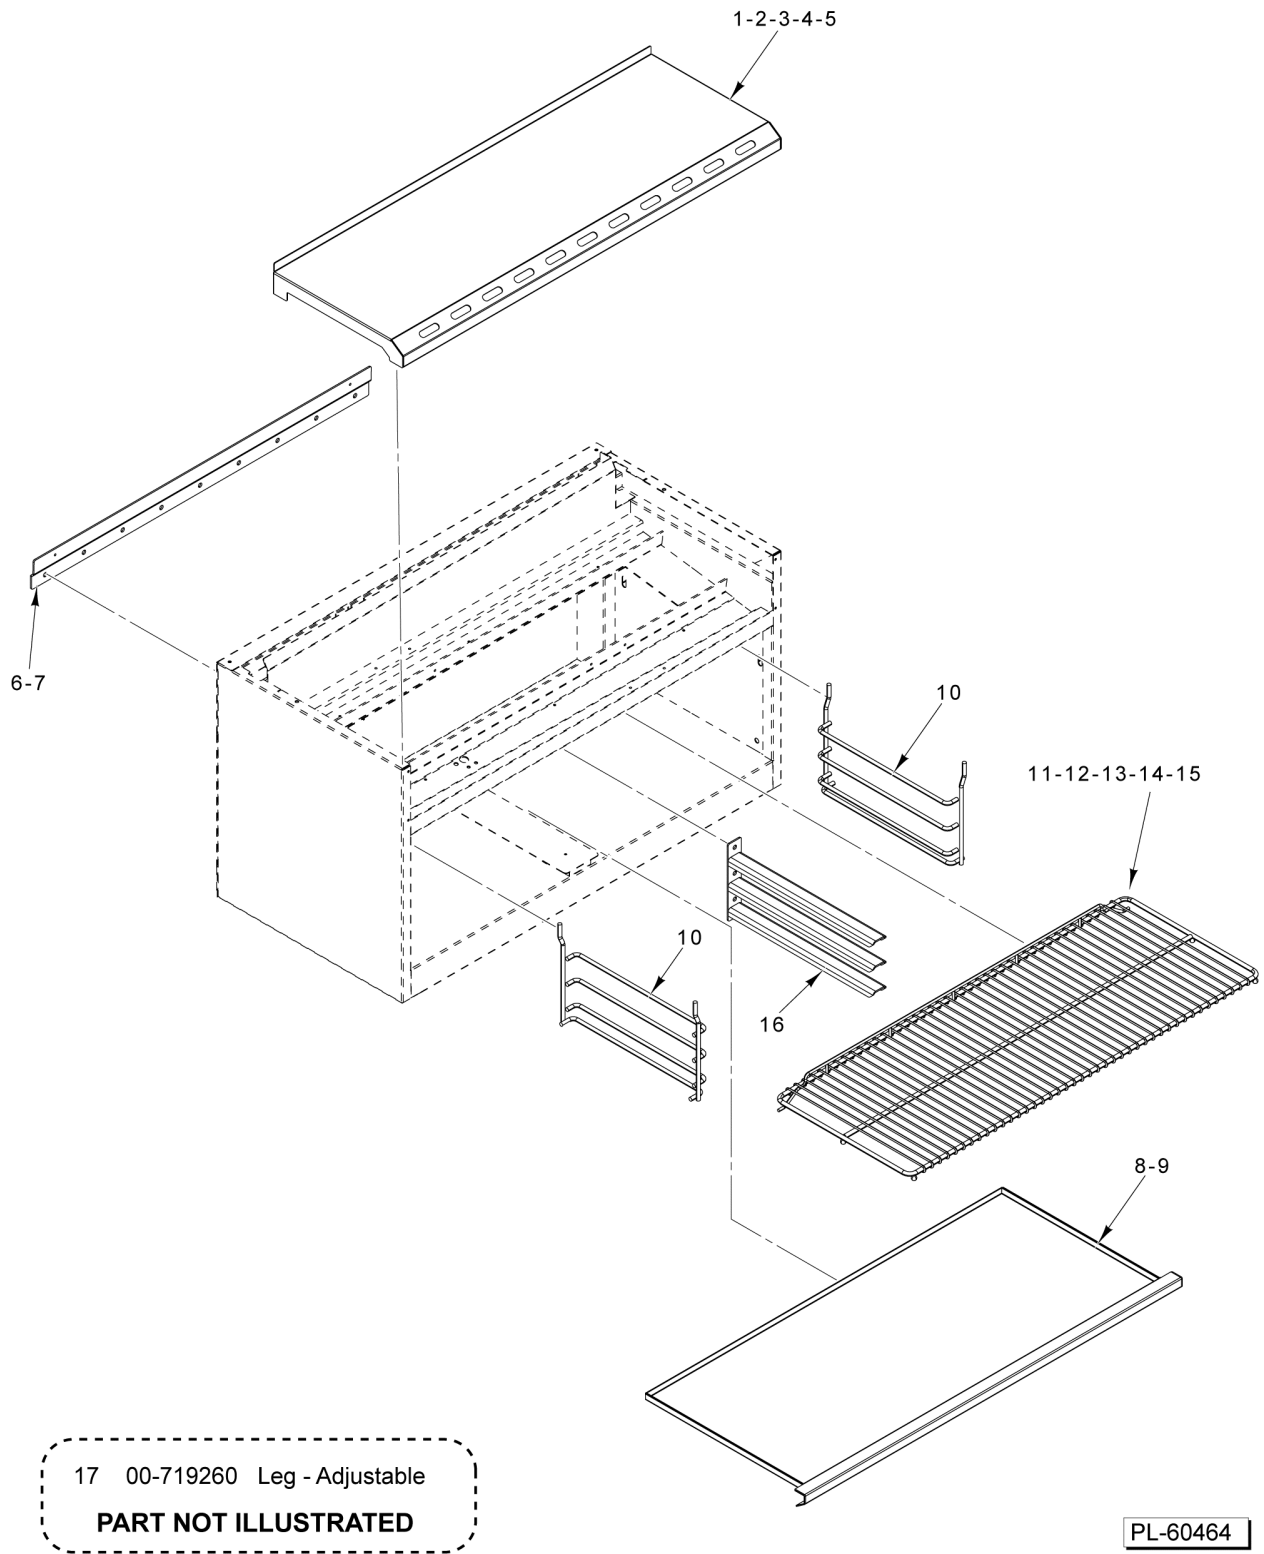

Table of Contents

- 5 PANELS AND RACK
- 7 BURNER AND GAS COMPONENTS

PANELS AND RACK

PANELS AND RACK

ILLUS.	PART NO.	NAME OF PART	AMT.
PL-60464			
1	00-944498-0024A	Panel - Top (24 In.).....	1
2	00-944498-0036A	Panel - Top (36 In.).....	1
3	00-944498-0048A	Panel - Top (48 In.).....	1
4	00-944498-0060A	Panel - Top (60 In.).....	1
5	00-944498-0072A	Panel - Top (72 In.).....	1
6	00-944491-00002	Bracket - Mounting (20 In.).....	AR
7	00-944491-00001	Bracket - Mounting (32 In.).....	AR
8	00-944496-0036A	Tray - Crumb (36 In.).....	AR
9	00-944496-0024A	Tray - Crumb (24 In.).....	AR
10	00-712378-00001	Guide - Rack Support.....	2
11	00-712300-00001	Rack (24 In.).....	1
12	00-712301-00001	Rack (36 In.).....	1
13	00-712302-00001	Rack (48 In.).....	1
14	00-712303-00001	Rack (60 In.).....	1
15	00-712304-00001	Rack (72 In.).....	1
16	00-944494-0000A	Support - Center Rack (60 In. and 72 In. Models).....	1
17	00-719260	Leg - Adjustable (4 In.).....	1