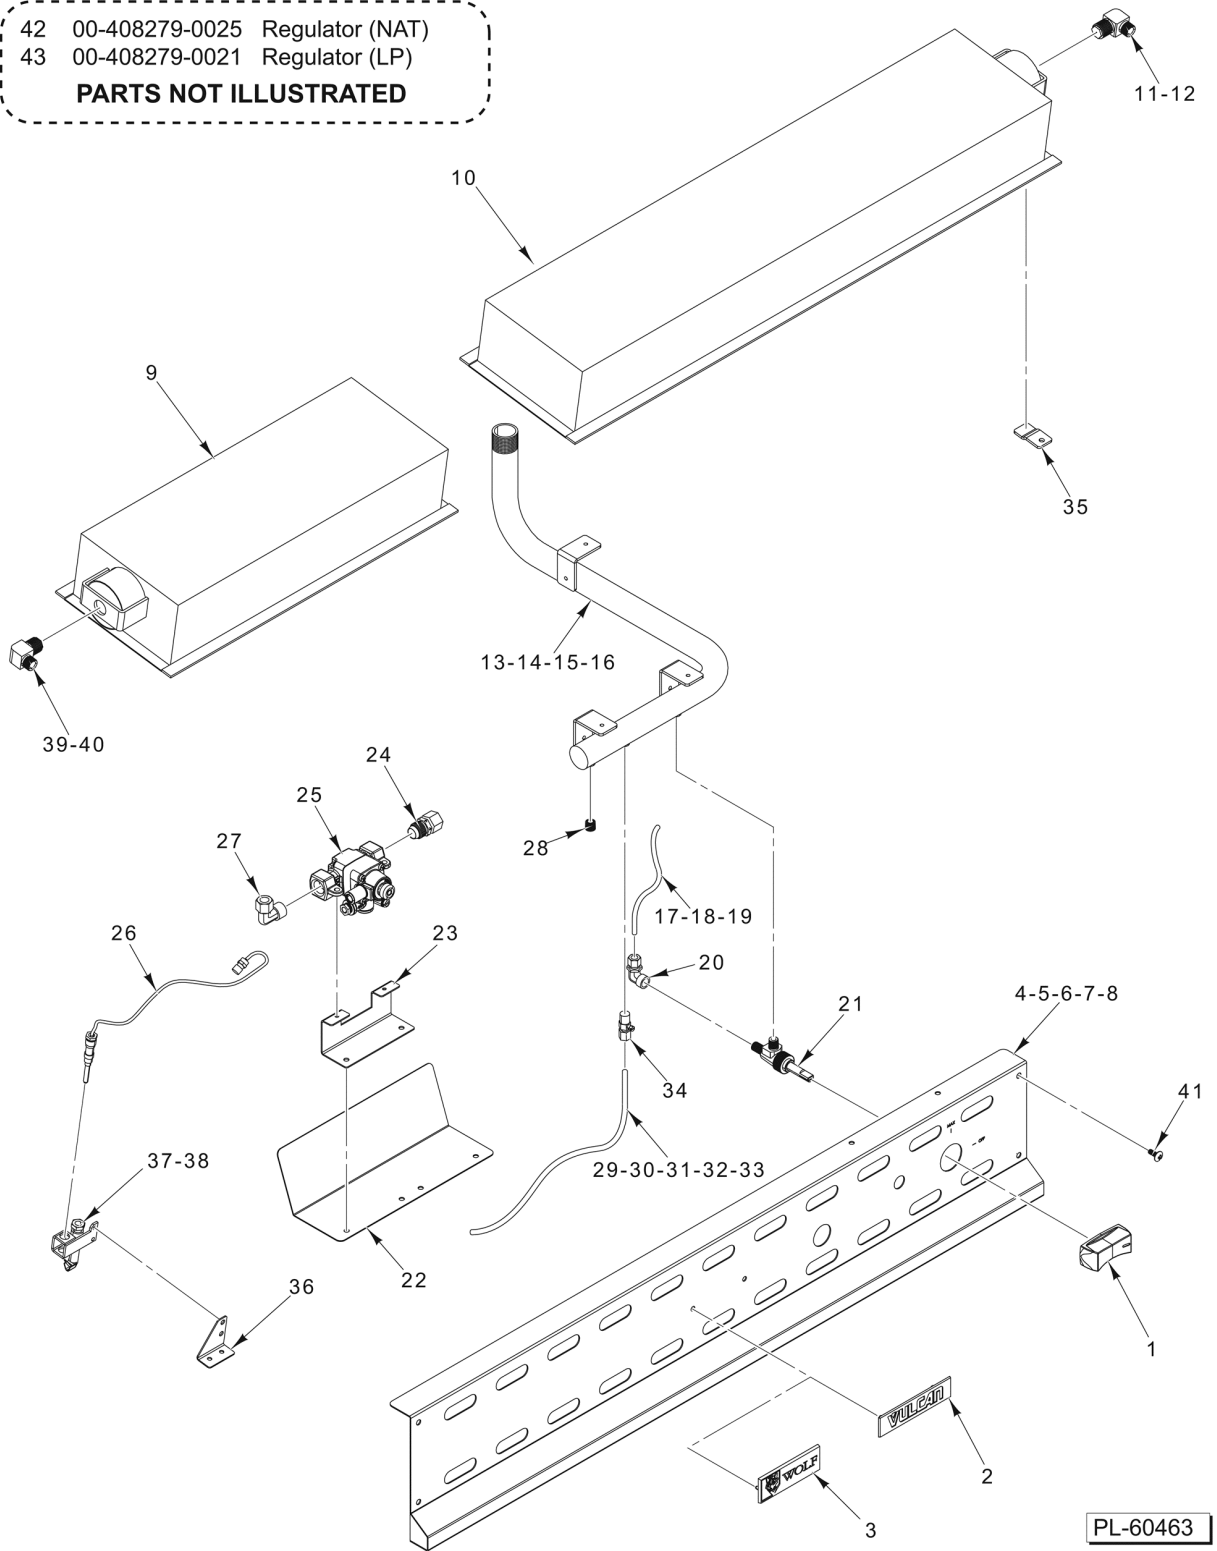

- 42 00-408279-0025 Regulator (NAT)
- 43 00-408279-0021 Regulator (LP)

PARTS NOT ILLUSTRATED

BURNER AND GAS COMPONENTS

BURNER AND GAS COMPONENTS

ILLUS.	PART NO.	NAME OF PART	AMT.
PL-60463			
1	00-944265	Knob (Chrome).....	1
2	00-957916-00003	Nameplate - Small (Vulcan).....	1
3	00-723204	Nameplate - Small (Wolf).....	1
4	00-944497-0024A	Panel Assy. - Front (24 In.).....	1
5	00-944497-0036A	Panel Assy. - Front (36 In.).....	1
6	00-944497-0048A	Panel Assy. - Front (48 In.).....	1
7	00-944497-0060A	Panel Assy. - Front (60 In.).....	1
8	00-944497-0072A	Panel Assy. - Front (72 In.).....	1
9	00-944489-00020	Burner (20,000) (BTU) (24 In., 48 In., and 60 In. Models).....	AR
10	00-944489-00030	Burner (30,000) (BTU) (36 In., 60 In., and 72 In. Models).....	AR
11	00-713944-00037	Orifice - Elbow #37 (NAT) (30,000 BTU).....	AR
12	00-713944-00051	Orifice - Elbow #51 (LP) (30,000 BTU).....	AR
13	00-944499-0024A	Manifold Assy. (24 In. and 36 In.).....	1
14	00-944499-0048A	Manifold Assy. (48 In.).....	1
15	00-944499-0060A	Manifold Assy. (60 In.).....	1
16	00-944499-0072A	Manifold Assy. (72 In.).....	1
17	00-851614-00001	Tube - Flex (3/8 x 6 In.) (Burner Valve to Burner).....	AR
18	00-722425	Tube - Flex (3/8 x 8 In.) (Burner Valve to Safety Valve).....	AR
19	00-498622	Tube - Flex (3/8 x 15-1/2 In.) (Safety Valve to Burner).....	AR
20	00-719393	Elbow 3/8 MPT.....	AR
21	00-719221	Valve - Manual.....	AR
22	00-944487	Valve - Safety Shield.....	AR
23	00-944490	Valve - Safety Bracket.....	AR
24	00-719377	Connector - Straight 3/8 x 3/8 (Brass).....	AR
25	00-922159-0000A	Valve - Safety.....	AR
26	00-714268	Thermocouple.....	AR
27	00-719376	Elbow 3/8 x 3/8.....	AR
28	00-719363	Plug 1/8 Countersink.....	1
29	00-498887	Tube - Flex (1/4 x 14 In.) (Pilot Valve to Pilot).....	AR
30	00-722230	Tube - Flex (1/4 x 24 In.) (Pilot Valve to Pilot).....	AR
31	00-426505-00006	Tube - Flex (1/4 x 6 In.) (Pilot Valve to Safety Valve).....	AR
32	00-722228	Tube - Flex (1/4 x 12 In.) (Safety Valve to Pilot).....	AR
33	00-426505-00018	Tube - Flex (1/4 x 18 In.) (Safety Valve to Pilot).....	AR
34	00-719179	Valve - Single Pilot.....	AR
35	00-944493	Clip - Burner.....	AR
36	00-944492	Bracket - Pilot.....	AR
37	00-426262-00001	Pilot Assy. (NAT).....	AR
38	00-426262-00002	Pilot Assy. (LP).....	AR
39	00-713944-00044	Orifice - Elbow #44 (NAT) (20,000 BTU).....	AR
40	00-713944-00053	Orifice - Elbow #53 (LP) (20,000 BTU).....	AR
41	00-730228	Self-Tapping Screw 10-24 x 1/2 Phil. Truss Hd.....	AR
42	00-408279-00025	Regulator - Pressure 3/4 (NAT).....	1
43	00-408279-00021	Regulator - Pressure 3/4 (LP & Butane).....	1