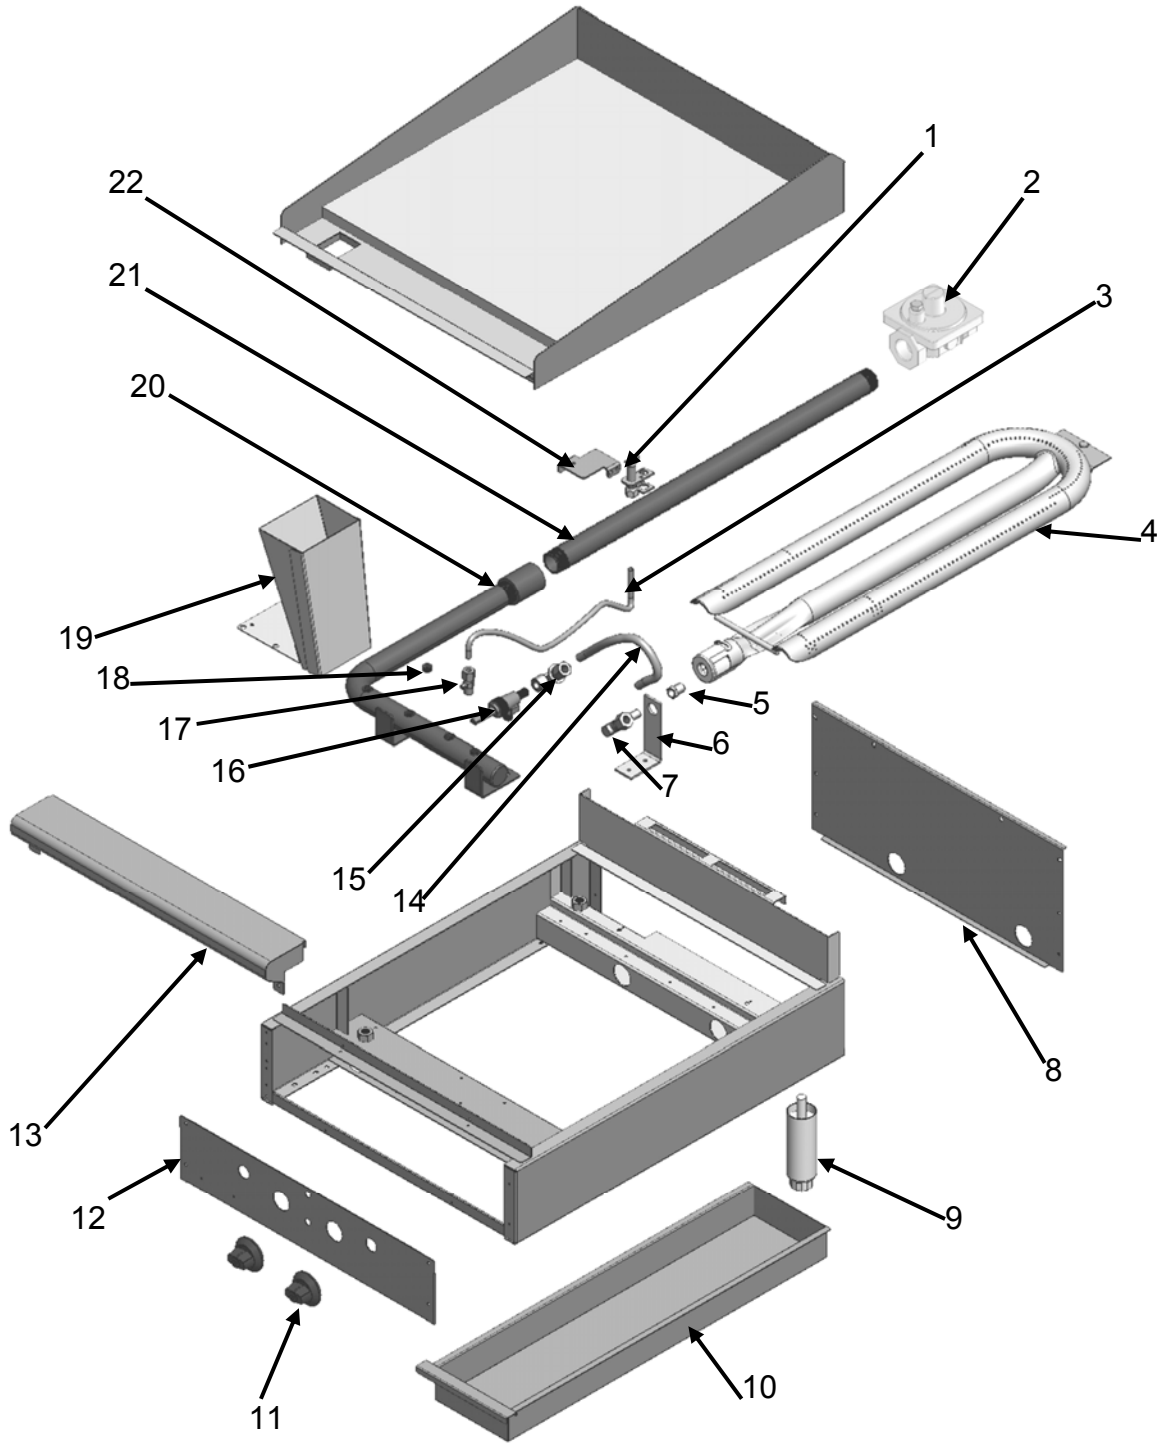

AGM MODELS MANUFACTURED PRIOR TO MARCH 2010