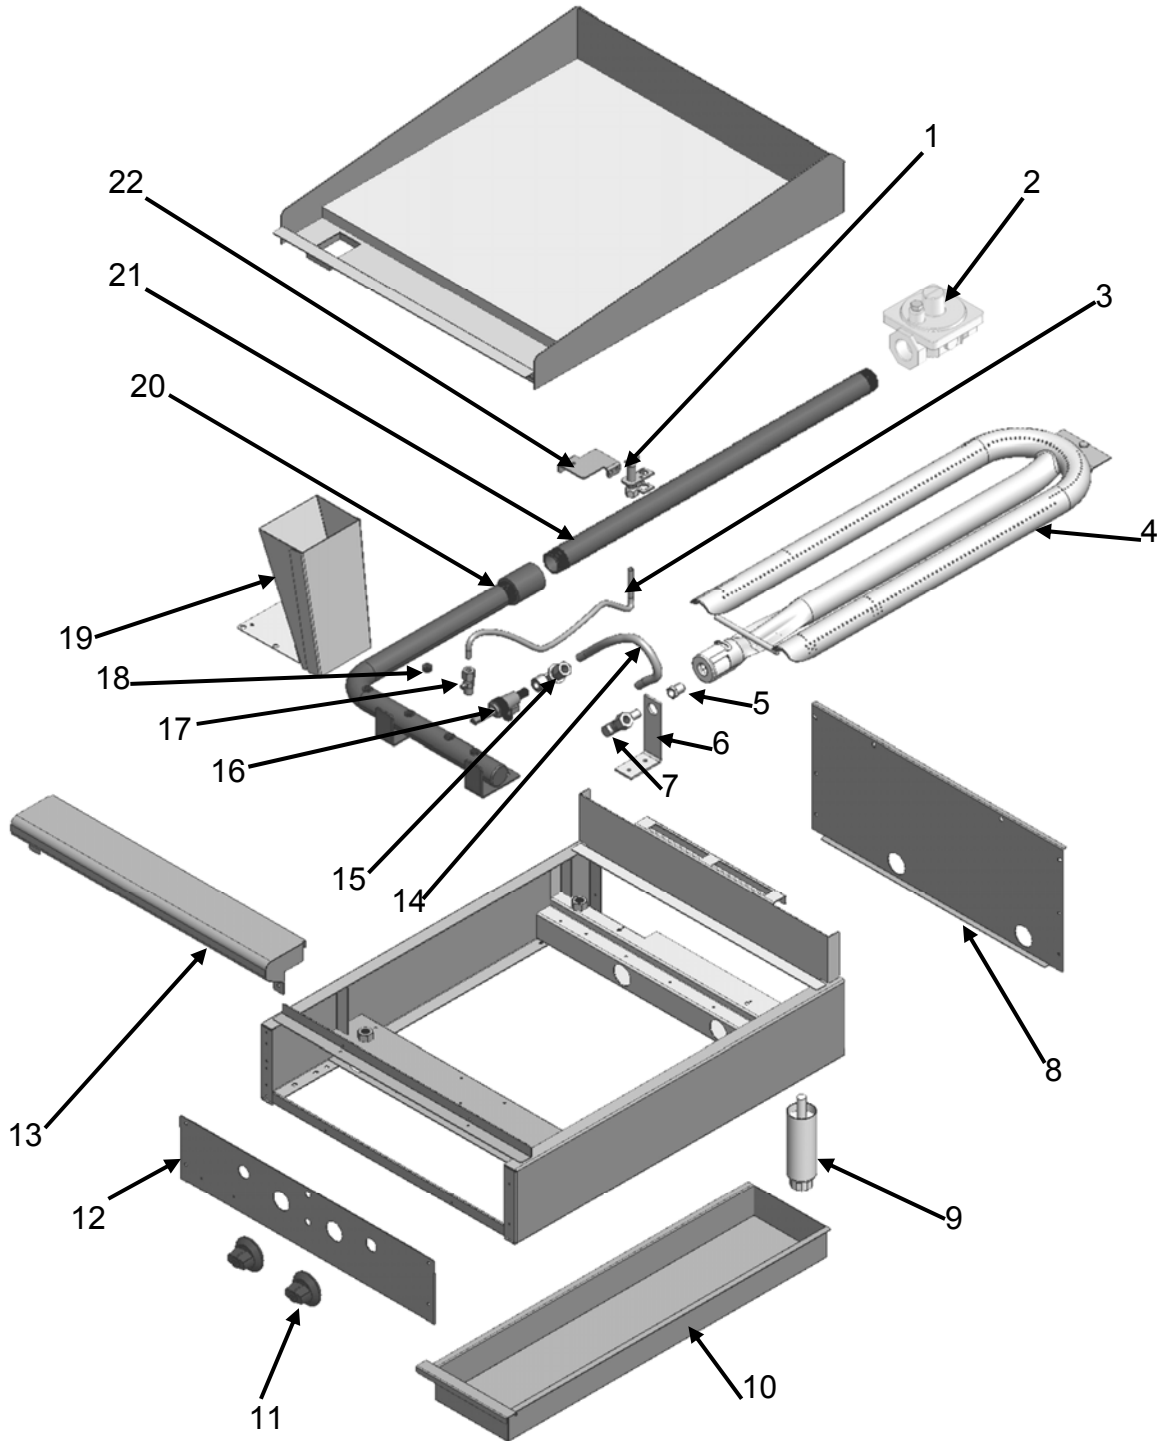

AGM MODELS MANUFACTURED PRIOR TO MARCH 2010