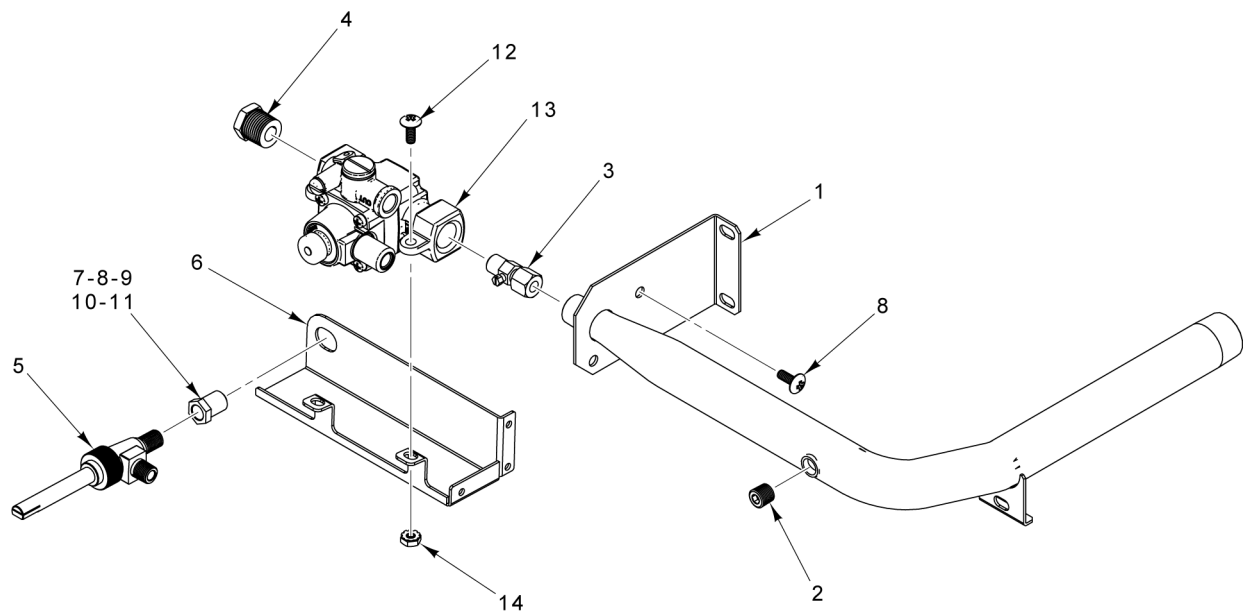

PL-62064

**GAS TRAIN
(STARTING 2017)**

**GAS TRAIN
(STARTING 2017)**

ILLUS.	PART NO.	NAME OF PART	AMT.
1	00-944625-0000A	Manifold Pipe.....	1
2	00-719363	Plug 1/8 NPT Countersink.....	1
3	00-976687-000NA	Pilot.....	1
4	00-719066	Bushing - Pipe 3/8 -1/8.....	1
5	00-944623	Manual Gas Valve.....	1
6	00-944630	Bracket.....	1
7	00-719951	Orifice - Hood.....	1
8	00-712363	Orifice - Pilot (LP).....	1
9	00-720041	Orifice - Pilot (NAT).....	1
10	00-719951-00039	Hood - Orifice (Drill 39) (NAT) (0-4999 Ft.).....	1
11	00-719951-00053	Hood - Orifice (Drill 53) (LP) (0-1999 Ft.).....	1
12	00-730228	Self-Tapping Screw 10-24 x 1/2 Phil. Truss Hd.....	5
13	00-944649	Safety Valve.....	1
14	00-730534	Nut 10-24 Hex KEPS.....	2