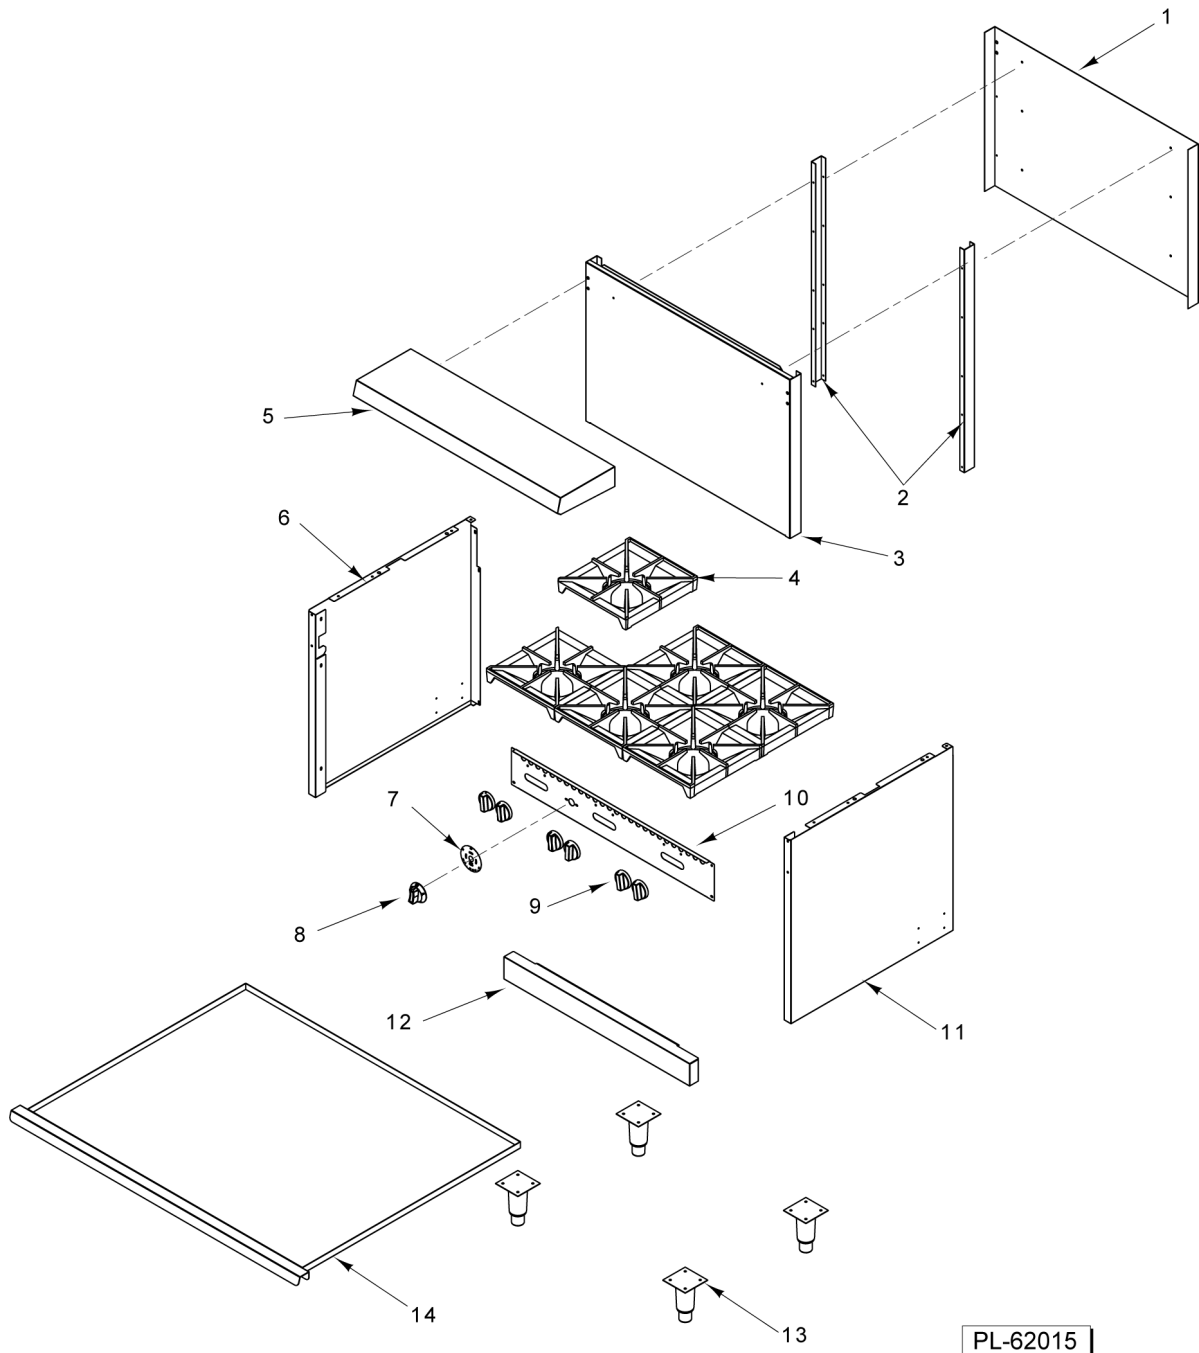

PL-62015

COVERS (WX36)

COVERS (WX36)

ILLUS.	PART NO.	NAME OF PART	AMT.
PL-62015			
1	00-922436-00036	Riser - Back (Back Panel) (36 In.).....	1
2	00-922438	Support - Back Riser.....	2
3	00-922437-00036	Riser - Back (Front Panel) (36 In.).....	1
4	00-962965	Grate - Top.....	6
5	00-922439-00036	Cover - Shelf (36 In.).....	1
6	00-922440-00002	Panel - LH Side (36 In.).....	1
7	00-922421	Plate - Dial.....	1
*8	00-961412	Knob - Oven.....	1
9	00-962966	Knob - Open Top Burner.....	6
10	00-962997-00036	Panel - Front (36 In.).....	1
11	00-922440-00001	Panel - RH Side (36 In.).....	1
12	00-922435-00036	Panel - Kick (36 In.).....	1
13	00-413112-00012	Leg - Plate Mount (6 In.).....	4
14	00-922431	Crumb Tray Assy. (36 In.).....	1

* Must also order part number 00-922448. 00-922448 will be inserted and glued with 00-961412 by the vendor