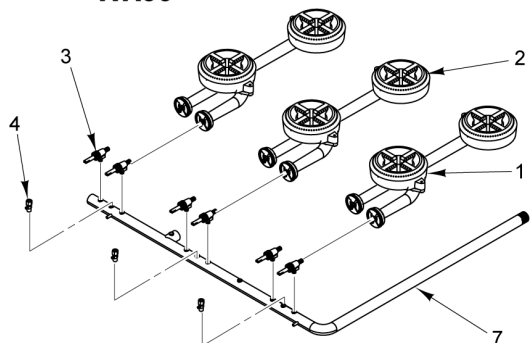

* Must also order part number 00-922448. 00-922448 will be inserted and glued with 00-961412 by the vendor

OVEN

OVEN

ILLUS.	PART NO.	NAME OF PART	AMT.
PL-62017			
1	00-961330	Thermostat - SABAF.....	1
2	00-922425	Support - Oven Rack.....	2
3	00-922424	Rack - Oven.....	1
4	00-922424-00024	Rack - Oven (WX24).....	1
5	00-922429	Tray - Porcelian Oven.....	1
6	00-922429-00024	Tray - Porcelian Oven (WX24).....	1
7	00-962617-00001	V Baffle (WX24).....	1
8	00-962617-00002	V Baffle.....	1
9	00-961332	Burner - Oven.....	1
10	00-412788-00060	Thermocouple.....	1
11	00-922452-00002	Pilot - Oven (LP) (6 mm).....	1
12	00-922452-00003	Pilot - Oven (NAT) (#16) (6 mm).....	1

- 9 Tubing - Pilot (Short)
 10 Tubing - Pilot (Long)
PARTS NOT ILLUSTRATED

WX60F

WX60

WX36

WX24

PL-62018

PIPING

PIPING

ILLUS.	PART NO.	NAME OF PART	AMT.
PL-62018			
1	00-962963	Burner - Top (Short).....	AR
2	00-962964	Burner - Top (Long).....	AR
3	00-961329	Valve - Gas.....	AR
4	00-922422	Valve - Open Top Pilot.....	AR
5	00-922426	Manifold - Gas (WX60F).....	1
6	00-922428	Manifold - Gas (WX60).....	1
7	00-922427	Manifold - Gas (WX36).....	1
8	00-963014	Manifold - Gas (WX24).....	1
9	00-962998-00001	Tubing - Pilot (Short).....	AR
10	00-962998-00002	Tubing - Pilot (Long).....	AR