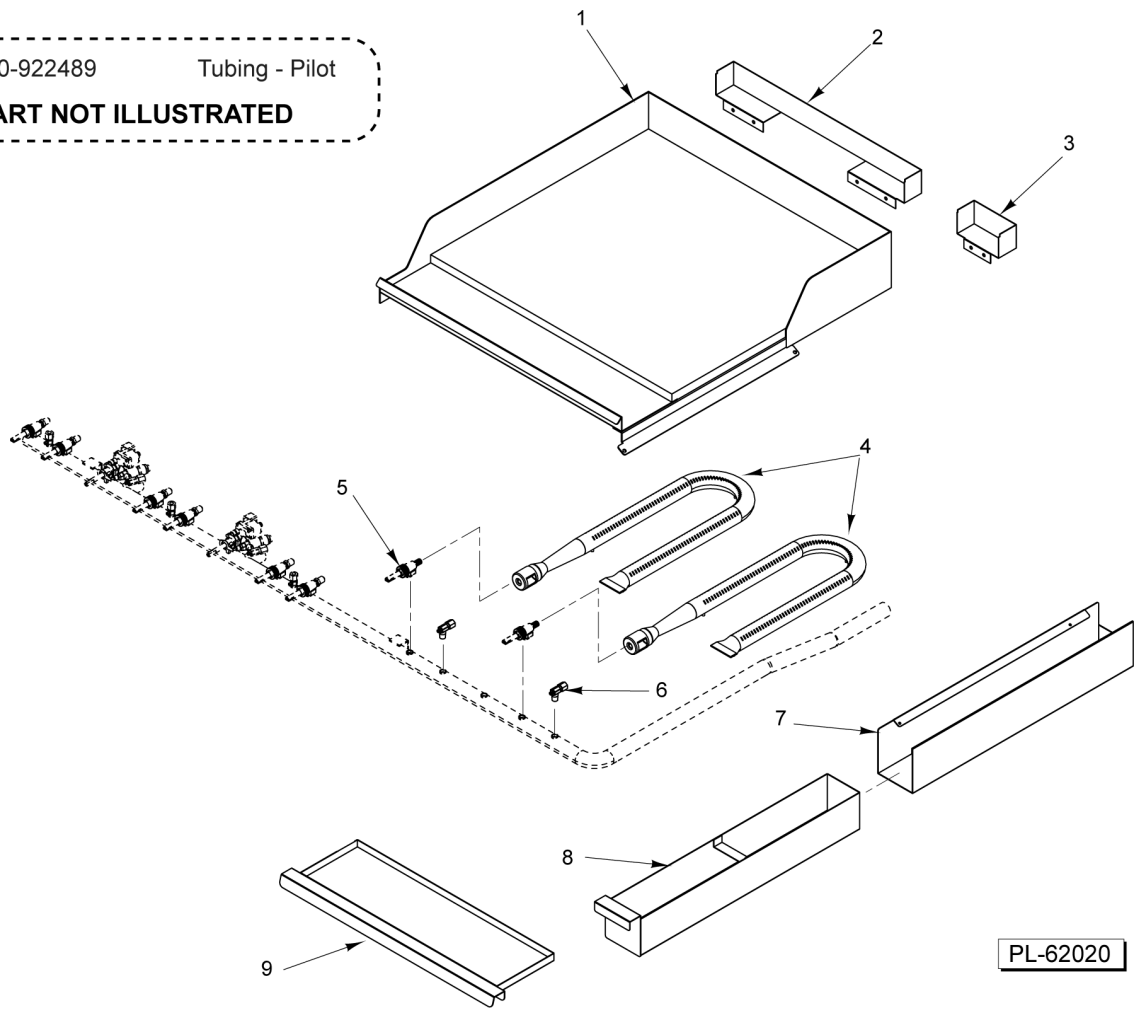

10 00-922489 Tubing - Pilot
PART NOT ILLUSTRATED

PL-62020

GRIDDLE

GRIDDLE

ILLUS.	PART NO.	NAME OF PART	AMT.
1	00-922434-0000A	Griddle Plate Assy.....	1
2	00-922444-00002	Box - Griddle Flue (Large).....	1
3	00-922444-00001	Box - Griddle Flue (Small).....	1
4	00-961413	Burner - Griddle.....	2
5	00-961329	Valve - Gas.....	2
6	00-922430	Valve - Griddle Burner Pilot.....	2
7	00-922443	Support - Griddle Front Crumb Tray.....	1
8	00-922433	Griddle Tray Assy.....	1
9	00-922445	Tray - Griddle Front Crumb.....	1
10	00-922489	Tubing - Pilot.....	AR