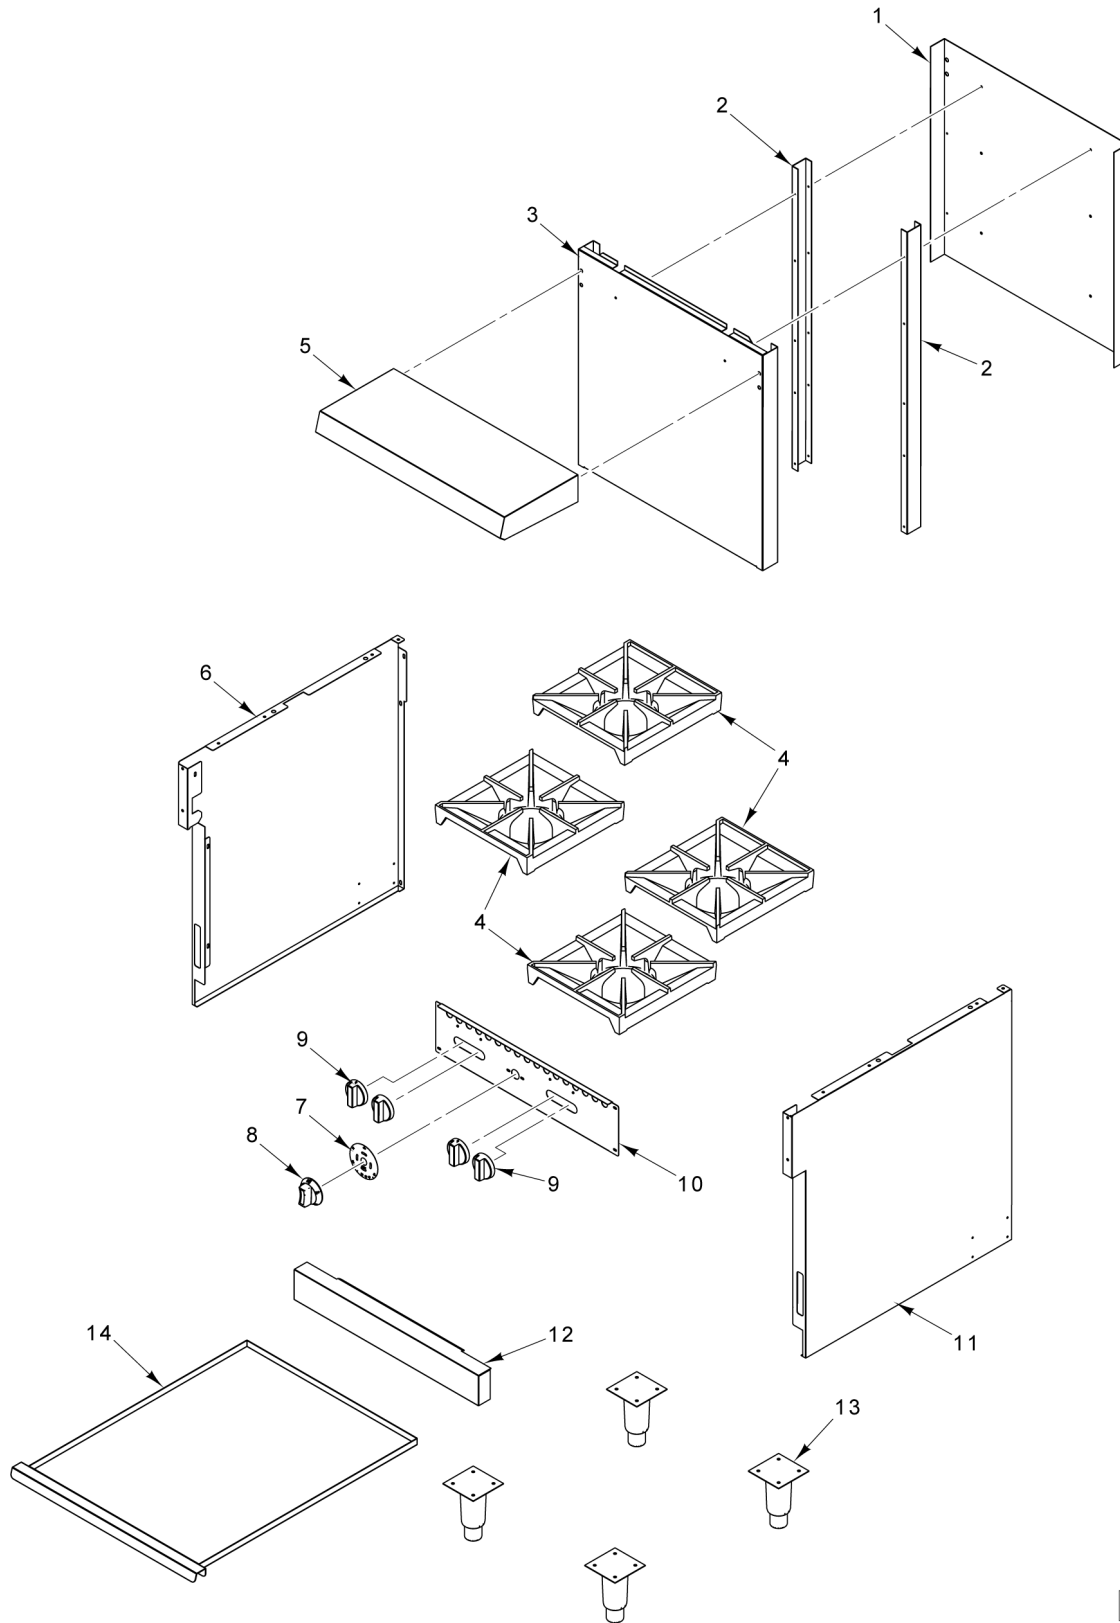

CATALOG OF REPLACEMENT PARTS

WX RANGES

WX24
WX36
WX60
WX60F

Table of Contents

5	DOOR
7	COVERS (WX24)
9	COVERS (WX36)
11	COVERS (WX60 / WX60F)
13	OVEN
15	PIPING
17	TUBING
19	GRIDDLE

PL-62013

DOOR

DOOR

ILLUS. PL-62013	PART NO.	NAME OF PART	AMT.
1	00-962995-00036	Door Assy. (WX36).....	1
2	00-961331-00003	Stop - Door Hinge.....	2
3	00-922447-00036	Liner - Door (WX36).....	1
4	00-961331-00002	Hinge - LH Door.....	1
5	00-961331-00001	Hinge - RH Door.....	1
6	00-962996-00036	Panel - Door Outside (WX36).....	1
7	00-922423	Handle - Door.....	1
8	00-962995-00060	Door Assy. (WX60).....	1
9	00-922447-00060	Liner - Door (WX60).....	1
10	00-962996-00060	Panel - Door Outside (WX60).....	1
11	00-962996-00024	Panel - Door Outside (WX24).....	1
12	00-922447-0024A	Liner - Door (WX24).....	1
13	00-962995-00024	Door Assy. (WX24).....	1

PL-62014

COVERS (WX24)

COVERS (WX24)

ILLUS.	PART NO.	NAME OF PART	AMT.
PL-62014			
1	00-922481	Riser - Back (Back Panel) (24 In.).....	1
2	00-922438	Support - Back Riser.....	2
3	00-922480	Riser - Back (Front Panel) (24 In.).....	1
4	00-962965	Grate - Top.....	4
5	00-922482	Cover - Shelf (24 In.).....	1
6	00-922494	Panel - Side (LH) (24 In.).....	1
7	00-922421	Plate - Dial.....	1
*8	00-961412	Knob - Oven.....	1
9	00-962966	Knob - Open Top Burner.....	4
10	00-962997-00024	Panel - Front (24 In.).....	1
11	00-922493	Panel - Side (RH) (24 In.).....	1
12	00-922483	Panel - Kick (24 In.).....	1
13	00-413112-00012	Leg - Plate Mount (6 In.).....	4
14	00-922431-00024	Crumb Tray Assy. (24 In.).....	1