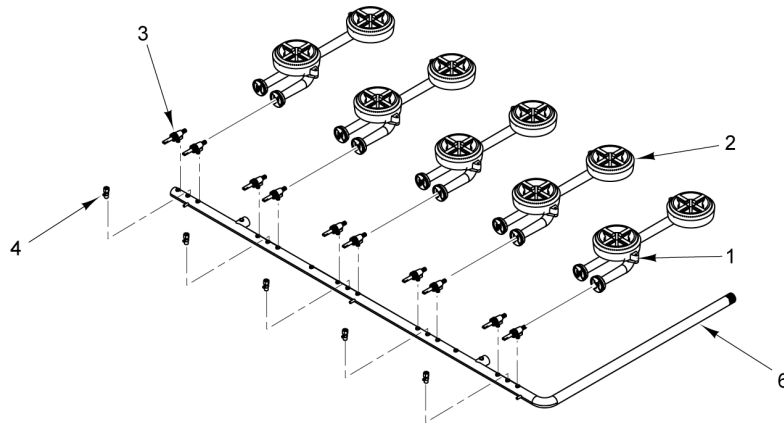

1. 9 Tubing - Pilot (Short)
   10 Tubing - Pilot (Long)
   PARTS NOT ILLUSTRATED

PL-62018

PIPING