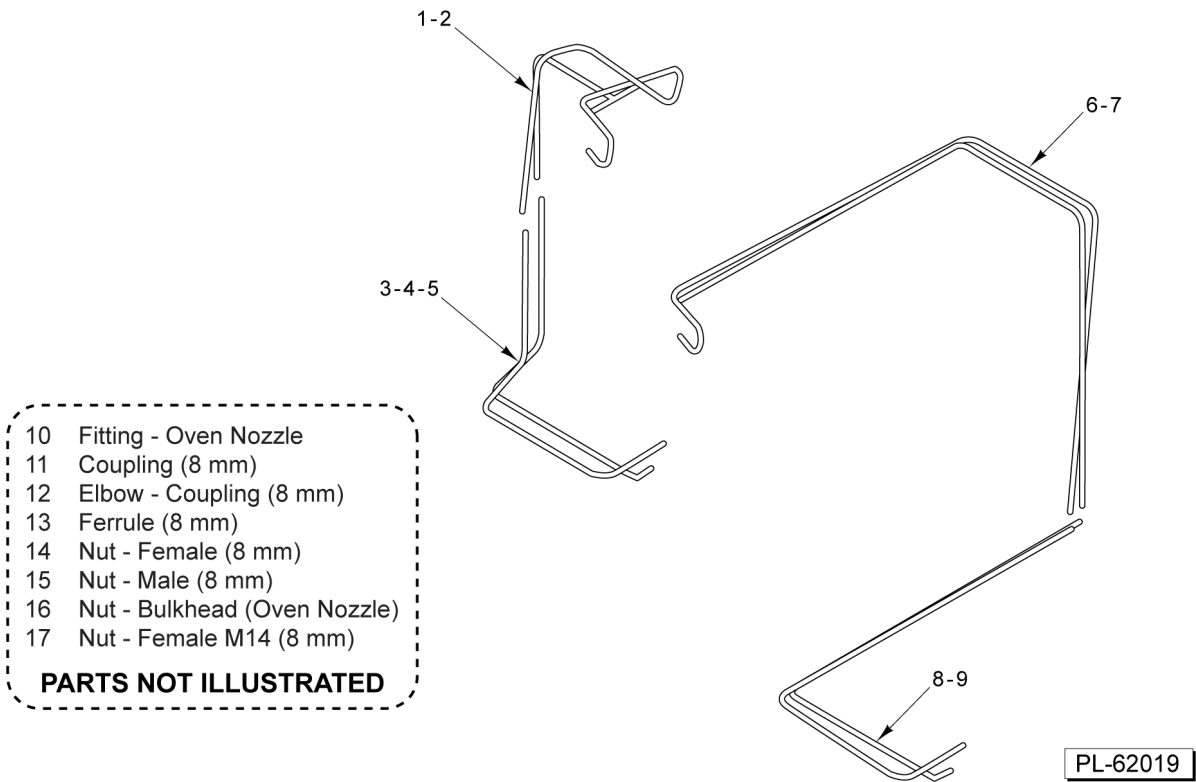

- 9 Tubing - Pilot (Short)
 10 Tubing - Pilot (Long)
PARTS NOT ILLUSTRATED

WX60F

WX60

WX36

WX24

PL-62018

PIPING

PIPING

ILLUS.	PART NO.	NAME OF PART	AMT.
PL-62018			
1	00-962963	Burner - Top (Short).....	AR
2	00-962964	Burner - Top (Long).....	AR
3	00-961329	Valve - Gas.....	AR
4	00-922422	Valve - Open Top Pilot.....	AR
5	00-922426	Manifold - Gas (WX60F).....	1
6	00-922428	Manifold - Gas (WX60).....	1
7	00-922427	Manifold - Gas (WX36).....	1
8	00-963014	Manifold - Gas (WX24).....	1
9	00-962998-00001	Tubing - Pilot (Short).....	AR
10	00-962998-00002	Tubing - Pilot (Long).....	AR

TUBING

TUBING

ILLUS. PL-62019	PART NO.	NAME OF PART	AMT.
1	00-922475	Tube - Oven (Upper) (WX24/60/60F).....	AR
2	00-922459	Tube - Oven (Upper) (WX36).....	1
3	00-922476	Tube - Oven (Lower) (WX24).....	1
4	00-962287	Tube - Oven (Lower) (WX36).....	1
5	00-962660	Tube - Oven (Lower) (LH) (WX60/60F).....	AR
6	00-962661	Tube - Oven (Upper) (RH) (WX60).....	AR
7	00-962663	Tube - Oven (Upper) (RH) (WX60F).....	AR
8	00-962662	Tube - Oven (Lower) (RH) (WX60).....	AR
9	00-962664	Tube - Oven (Lower) (RH) (WX60F).....	AR
*10	00-922454-00001	Fitting - Oven Nozzle.....	AR
**11	00-962288	Coupling (8 mm).....	1
**12	00-962703	Elbow - Coupling (8 mm) (WX60/60F).....	1
13	00-922457	Ferrule (8 mm).....	AR
14	00-922455	Nut - Female (8 mm).....	AR
***15	00-922456	Nut - Male (8 mm) (T-Stat Connection).....	AR
16	00-922454-00002	Nut - Bulkhead (Oven Nozzle).....	AR
17	00-962702	Nut - Female M14 (8 mm).....	AR