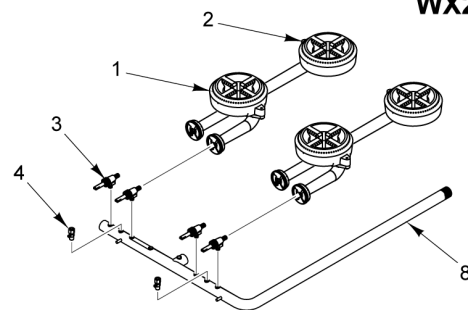

* Must also order part number 00-922448. 00-922448 will be inserted and glued with 00-961412 by the vendor

OVEN

OVEN

ILLUS.	PART NO.	NAME OF PART	AMT.
PL-62017			
1	00-961330	Thermostat - SABAF.....	1
2	00-922425	Support - Oven Rack.....	2
3	00-922424	Rack - Oven.....	1
4	00-922424-00024	Rack - Oven (WX24).....	1
5	00-922429	Tray - Porcelian Oven.....	1
6	00-922429-00024	Tray - Porcelian Oven (WX24).....	1
7	00-962617-00001	V Baffle (WX24).....	1
8	00-962617-00002	V Baffle.....	1
9	00-961332	Burner - Oven.....	1
10	00-412788-00060	Thermocouple.....	1
11	00-922452-00002	Pilot - Oven (LP) (6 mm).....	1
12	00-922452-00003	Pilot - Oven (NAT) (#16) (6 mm).....	1

- 9 Tubing - Pilot (Short)
 10 Tubing - Pilot (Long)
PARTS NOT ILLUSTRATED

WX60F

WX60

WX36

WX24

PL-62018

PIPING

PIPING

ILLUS.	PART NO.	NAME OF PART	AMT.
PL-62018			
1	00-962963	Burner - Top (Short).....	AR
2	00-962964	Burner - Top (Long).....	AR
3	00-961329	Valve - Gas.....	AR
4	00-922422	Valve - Open Top Pilot.....	AR
5	00-922426	Manifold - Gas (WX60F).....	1
6	00-922428	Manifold - Gas (WX60).....	1
7	00-922427	Manifold - Gas (WX36).....	1
8	00-963014	Manifold - Gas (WX24).....	1
9	00-962998-00001	Tubing - Pilot (Short).....	AR
10	00-962998-00002	Tubing - Pilot (Long).....	AR