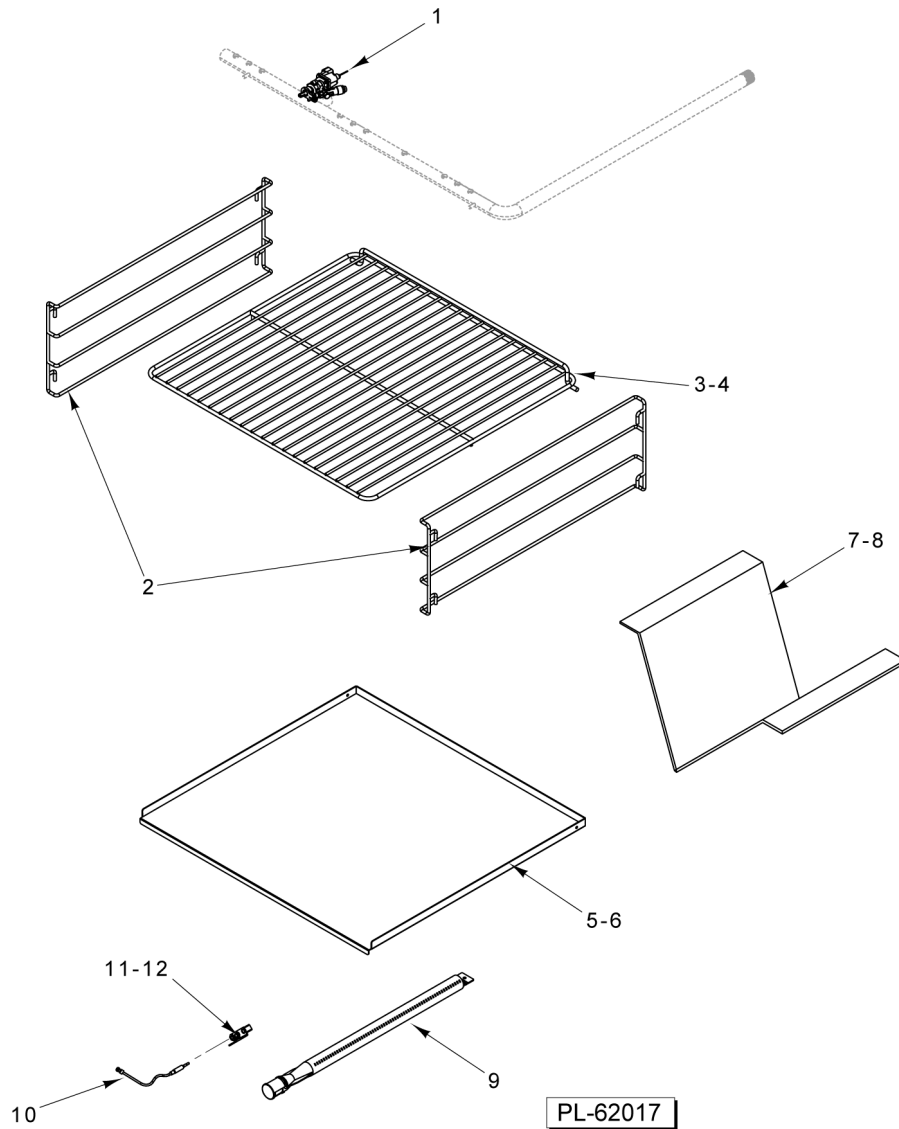

OVEN

OVEN

ILLUS.	PART NO.	NAME OF PART	AMT.
PL-62017			
1	00-961330	Thermostat - SABAF.....	1
2	00-922425	Support - Oven Rack.....	2
3	00-922424	Rack - Oven.....	1
4	00-922424-00024	Rack - Oven (WX24).....	1
5	00-922429	Tray - Porcelian Oven.....	1
6	00-922429-00024	Tray - Porcelian Oven (WX24).....	1
7	00-962617-00001	V Baffle (WX24).....	1
8	00-962617-00002	V Baffle.....	1
9	00-961332	Burner - Oven.....	1
10	00-412788-00060	Thermocouple.....	1
11	00-922452-00002	Pilot - Oven (LP) (6 mm).....	1
12	00-922452-00003	Pilot - Oven (NAT) (#16) (6 mm).....	1