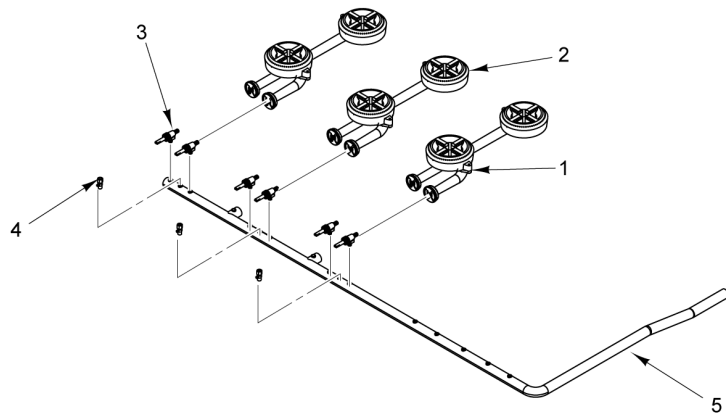

1. 9 Tubing - Pilot (Short)
   10 Tubing - Pilot (Long)
   PARTS NOT ILLUSTRATED

WX60F

WX60