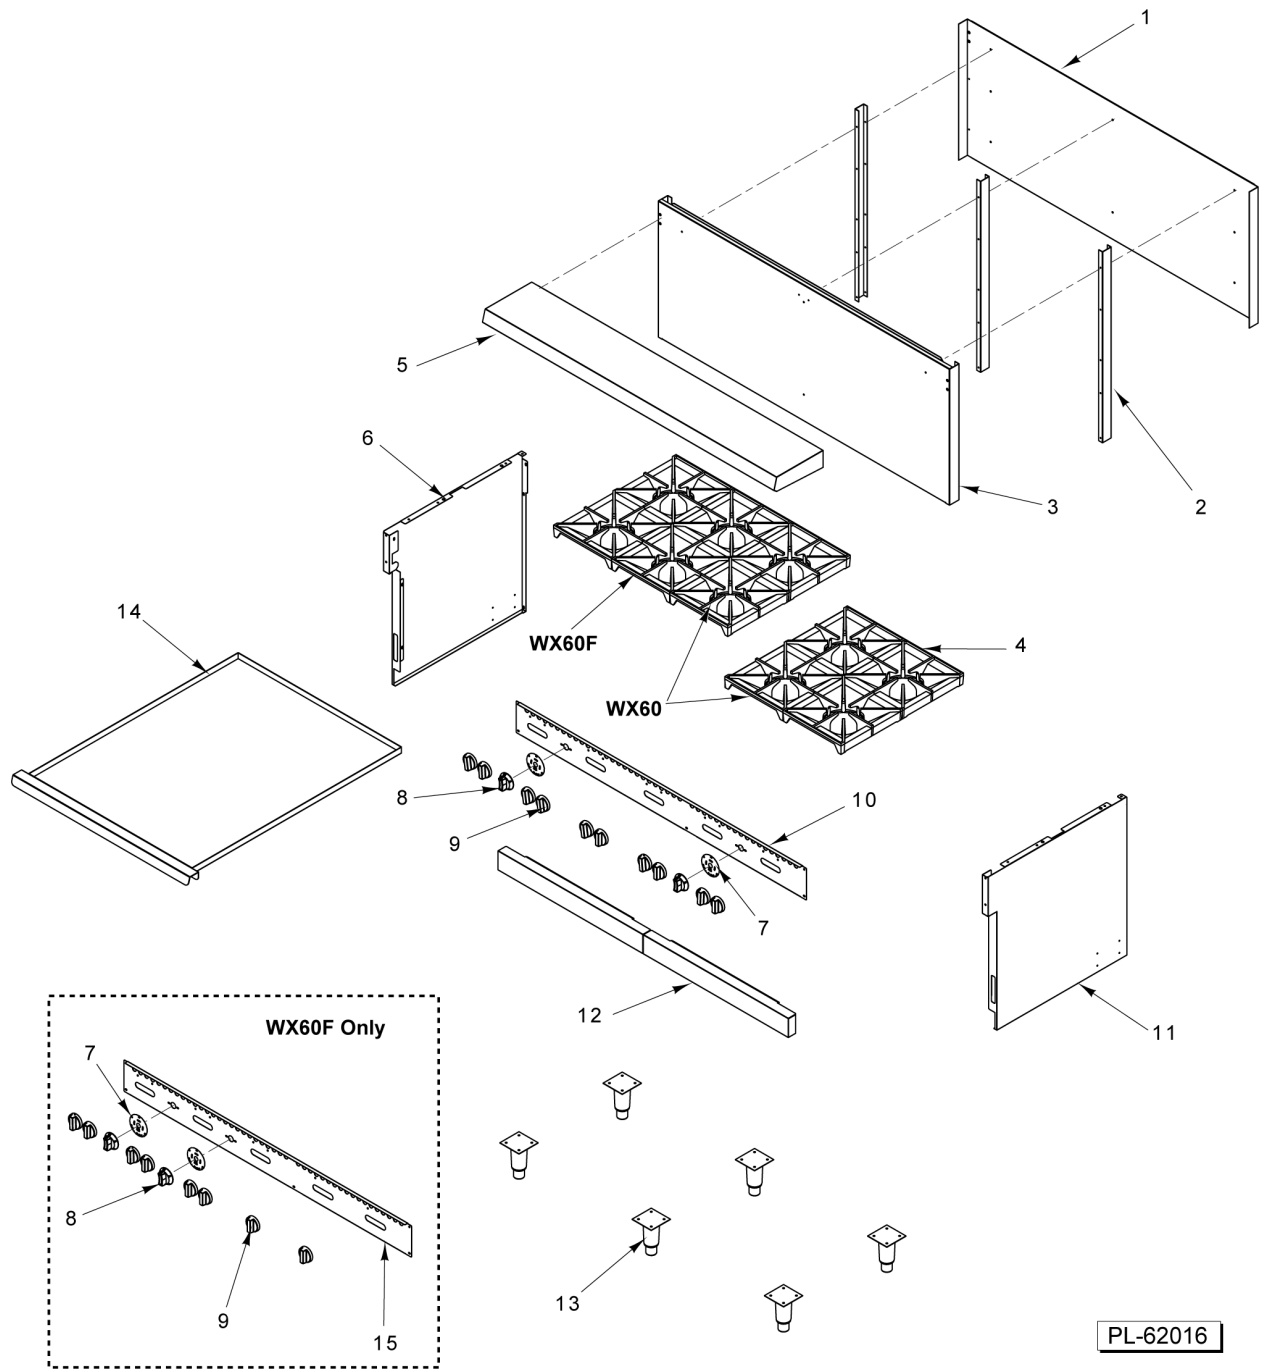

* Must also order part number 00-922448. 00-922448 will be inserted and glued with 00-961412 by the vendor

PL-62015

COVERS (WX36)

COVERS (WX36)

ILLUS.	PART NO.	NAME OF PART	AMT.
PL-62015			
1	00-922436-00036	Riser - Back (Back Panel) (36 In.).....	1
2	00-922438	Support - Back Riser.....	2
3	00-922437-00036	Riser - Back (Front Panel) (36 In.).....	1
4	00-962965	Grate - Top.....	6
5	00-922439-00036	Cover - Shelf (36 In.).....	1
6	00-922440-00002	Panel - LH Side (36 In.).....	1
7	00-922421	Plate - Dial.....	1
*8	00-961412	Knob - Oven.....	1
9	00-962966	Knob - Open Top Burner.....	6
10	00-962997-00036	Panel - Front (36 In.).....	1
11	00-922440-00001	Panel - RH Side (36 In.).....	1
12	00-922435-00036	Panel - Kick (36 In.).....	1
13	00-413112-00012	Leg - Plate Mount (6 In.).....	4
14	00-922431	Crumb Tray Assy. (36 In.).....	1

* Must also order part number 00-922448. 00-922448 will be inserted and glued with 00-961412 by the vendor

**COVERS
(WX60 / WX60F)**

**COVERS
(WX60 / WX60F)**

ILLUS.	PART NO.	NAME OF PART	AMT.
PL-62016			
1	00-922436-00060	Riser - Back (Back Panel) (60 In.).....	1
2	00-922438	Support - Back Riser.....	3
3	00-922437-00060	Riser - Back (Front Panel) (60 In.).....	1
4	00-962965	Grate - Top.....	AR
5	00-922439-00060	Cover - Shelf (60 In.).....	1
6	00-922442-00002	Panel - LH Side (60 In.).....	1
7	00-922421	Plate - Dial.....	2
*8	00-961412	Knob - Oven.....	2
9	00-962966	Knob - Open Top Burner.....	AR
10	00-962997-00060	Panel - Front (60 In.).....	1
11	00-922442-00001	Panel - RH Side (60 In.).....	1
12	00-922435-00060	Panel - Kick (60 In.).....	2
13	00-413112-00012	Leg - Plate Mount (6 In.).....	6
14	00-922432	Crumb Tray Assembly (60 In.).....	2
15	00-962997-0060F	Panel - Front (WX60F).....	AR